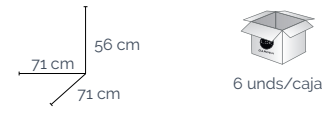

Ref: 82407

Funda Barbacoa redonda