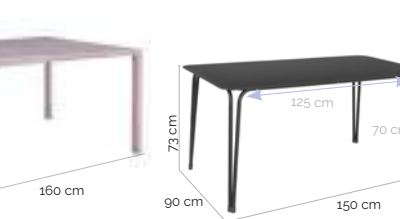

Ref: Cristal / Acero - Thalia
82825