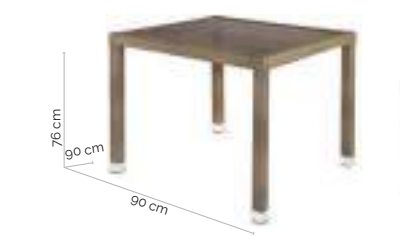

Ref: Cristal Ratán - Marlene Topo
82464