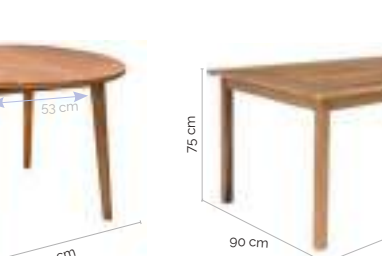

Ref: Acacia maciza - Marilyn
82567