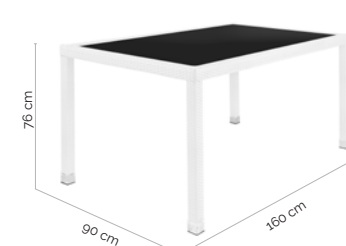

Ref: Cristal Ratán - Marlene Blanco
83299