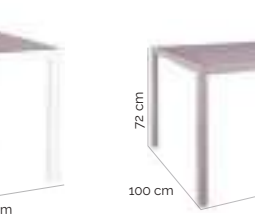

Ref: Cristal / Acero - Thais
82847