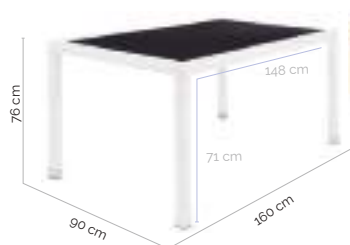

Cristal Ratán - Marlene

Ref. 83299 Blanco

Ref. 82463 Topo