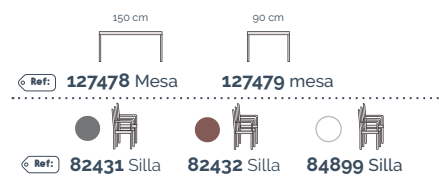

Comedor Thais

Acero / Aluminio