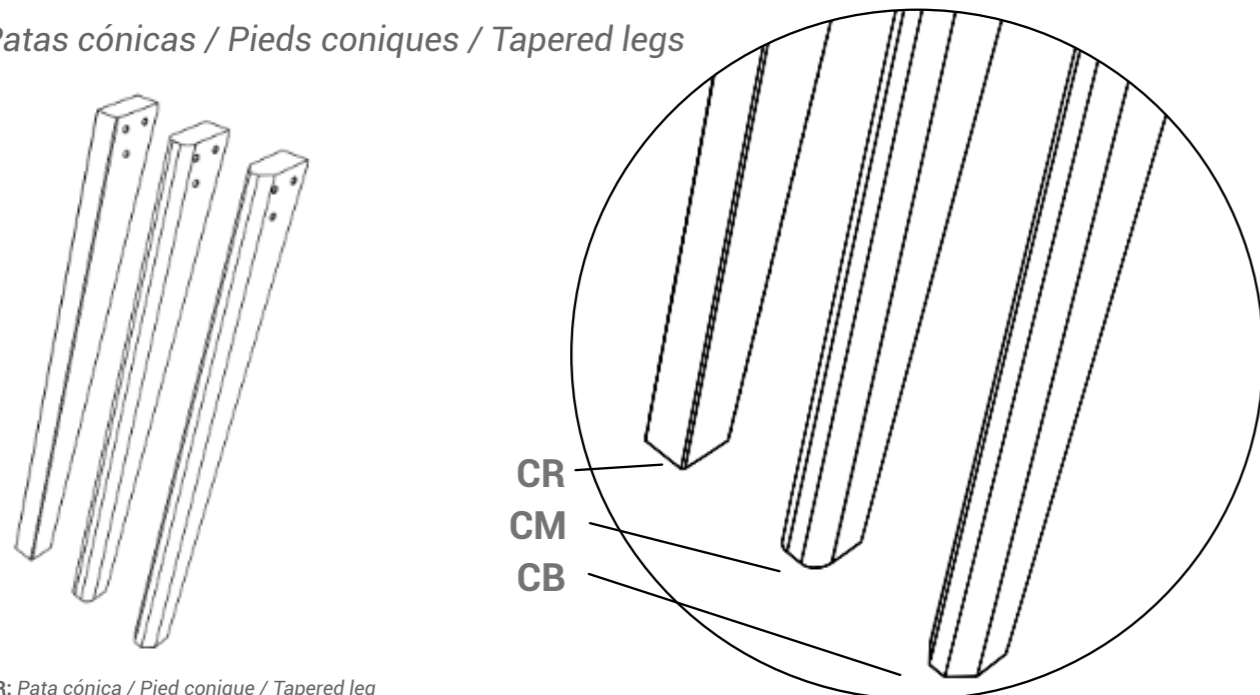

Patatas cónicas / Pieds coniques / Tapered legs

- CR: Pata cónica / Pied conique / Tapered leg
- CM: Pata cónica con media caña / Pied conique avec chant arrondi / Tapered leg with bullnose edge
- CB: Pata cónica con bisel / Pied conique avec chant biseau / Tapered leg with bevel edge

Base Four h72

Altura de la base / Hauteur de la base / Height of the base: 72 cm.
Medida en la base / Mesure à la base / Measure at the base: 50x50, 64x64, 78x78 cm.

Apto para encimeras / Compatible avec plateaux / Compatible with table tops:
70x70 - 80x80 - 90x90 - 100x100

Base Four h72

Altura de la base / Hauteur de la base / Height of the base: 72 cm.
Medida en la base / Mesure à la base / Measure at the base: 50x50, 64x64, 78x78 cm.

Apto para encimeras / Compatible avec plateaux / Compatible with table tops:
70ø - 80ø - 90ø - 100ø - 110ø - 120ø

Base Four h72 Rectangular

Altura de la base / Hauteur de la base / Height of the base: 72 cm.
Medida en la base / Mesure à la base / Measure at the base: L: 110 cm - W: 70 cm.

Apto para encimeras / Compatible avec plateaux / Compatible with table tops:
110x70 - 120x80

Base Four h72 Doble

Altura de la base / Hauteur de la base / Height of the base: 72 cm.
Medida en la base / Mesure à la base / Measure at the base: 50x{x} - 64x{x} - 78x{x} cm.

Apto para encimeras / Compatible avec plateaux / Compatible with table tops:
150x70 - 160x70 - 180x70 - 200x70 - 220x70 - 240x70
150x80 - 160x80 - 180x80 - 200x80 - 220x80 - 240x80
150x90 - 160x90 - 180x90 - 200x90 - 220x90 - 240x90
150x100 - 160x100 - 180x100 - 200x100 - 220x100 - 240x100

Base Four h107

Altura de la base / Hauteur de la base / Height of the base: 107 cm.
Medida en la base / Mesure à la base / Measure at the base: 50x50 cm.

Apto para encimeras / Compatible avec plateaux / Compatible with table tops:
60x60 - 70x70

Base Four h107

Altura de la base / Hauteur de la base / Height of the base: 107 cm.
Medida en la base / Mesure à la base / Measure at the base: 50x50 cm.

Apto para encimeras / Compatible avec plateaux / Compatible with table tops:
60ø - 70ø