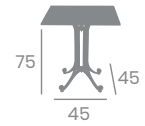

4440 -70x70
Tablero
Melamina
Studio Arena

Ref. 4440