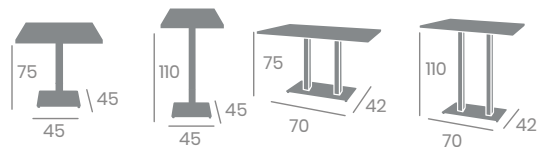

Ref. 9102

Ref. 9120

Ref. 9111

Ref. 9122

Mesa NÁPOLES

Pie de Acero Ø40

9650 Ø70
Tablero Melamina
Studio Valkiria

Melamina Roble Atlas