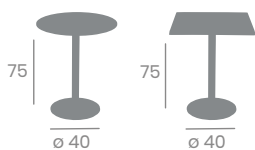

9650 - 70x70
Tablero Melamina
Gama Studio Valkiria